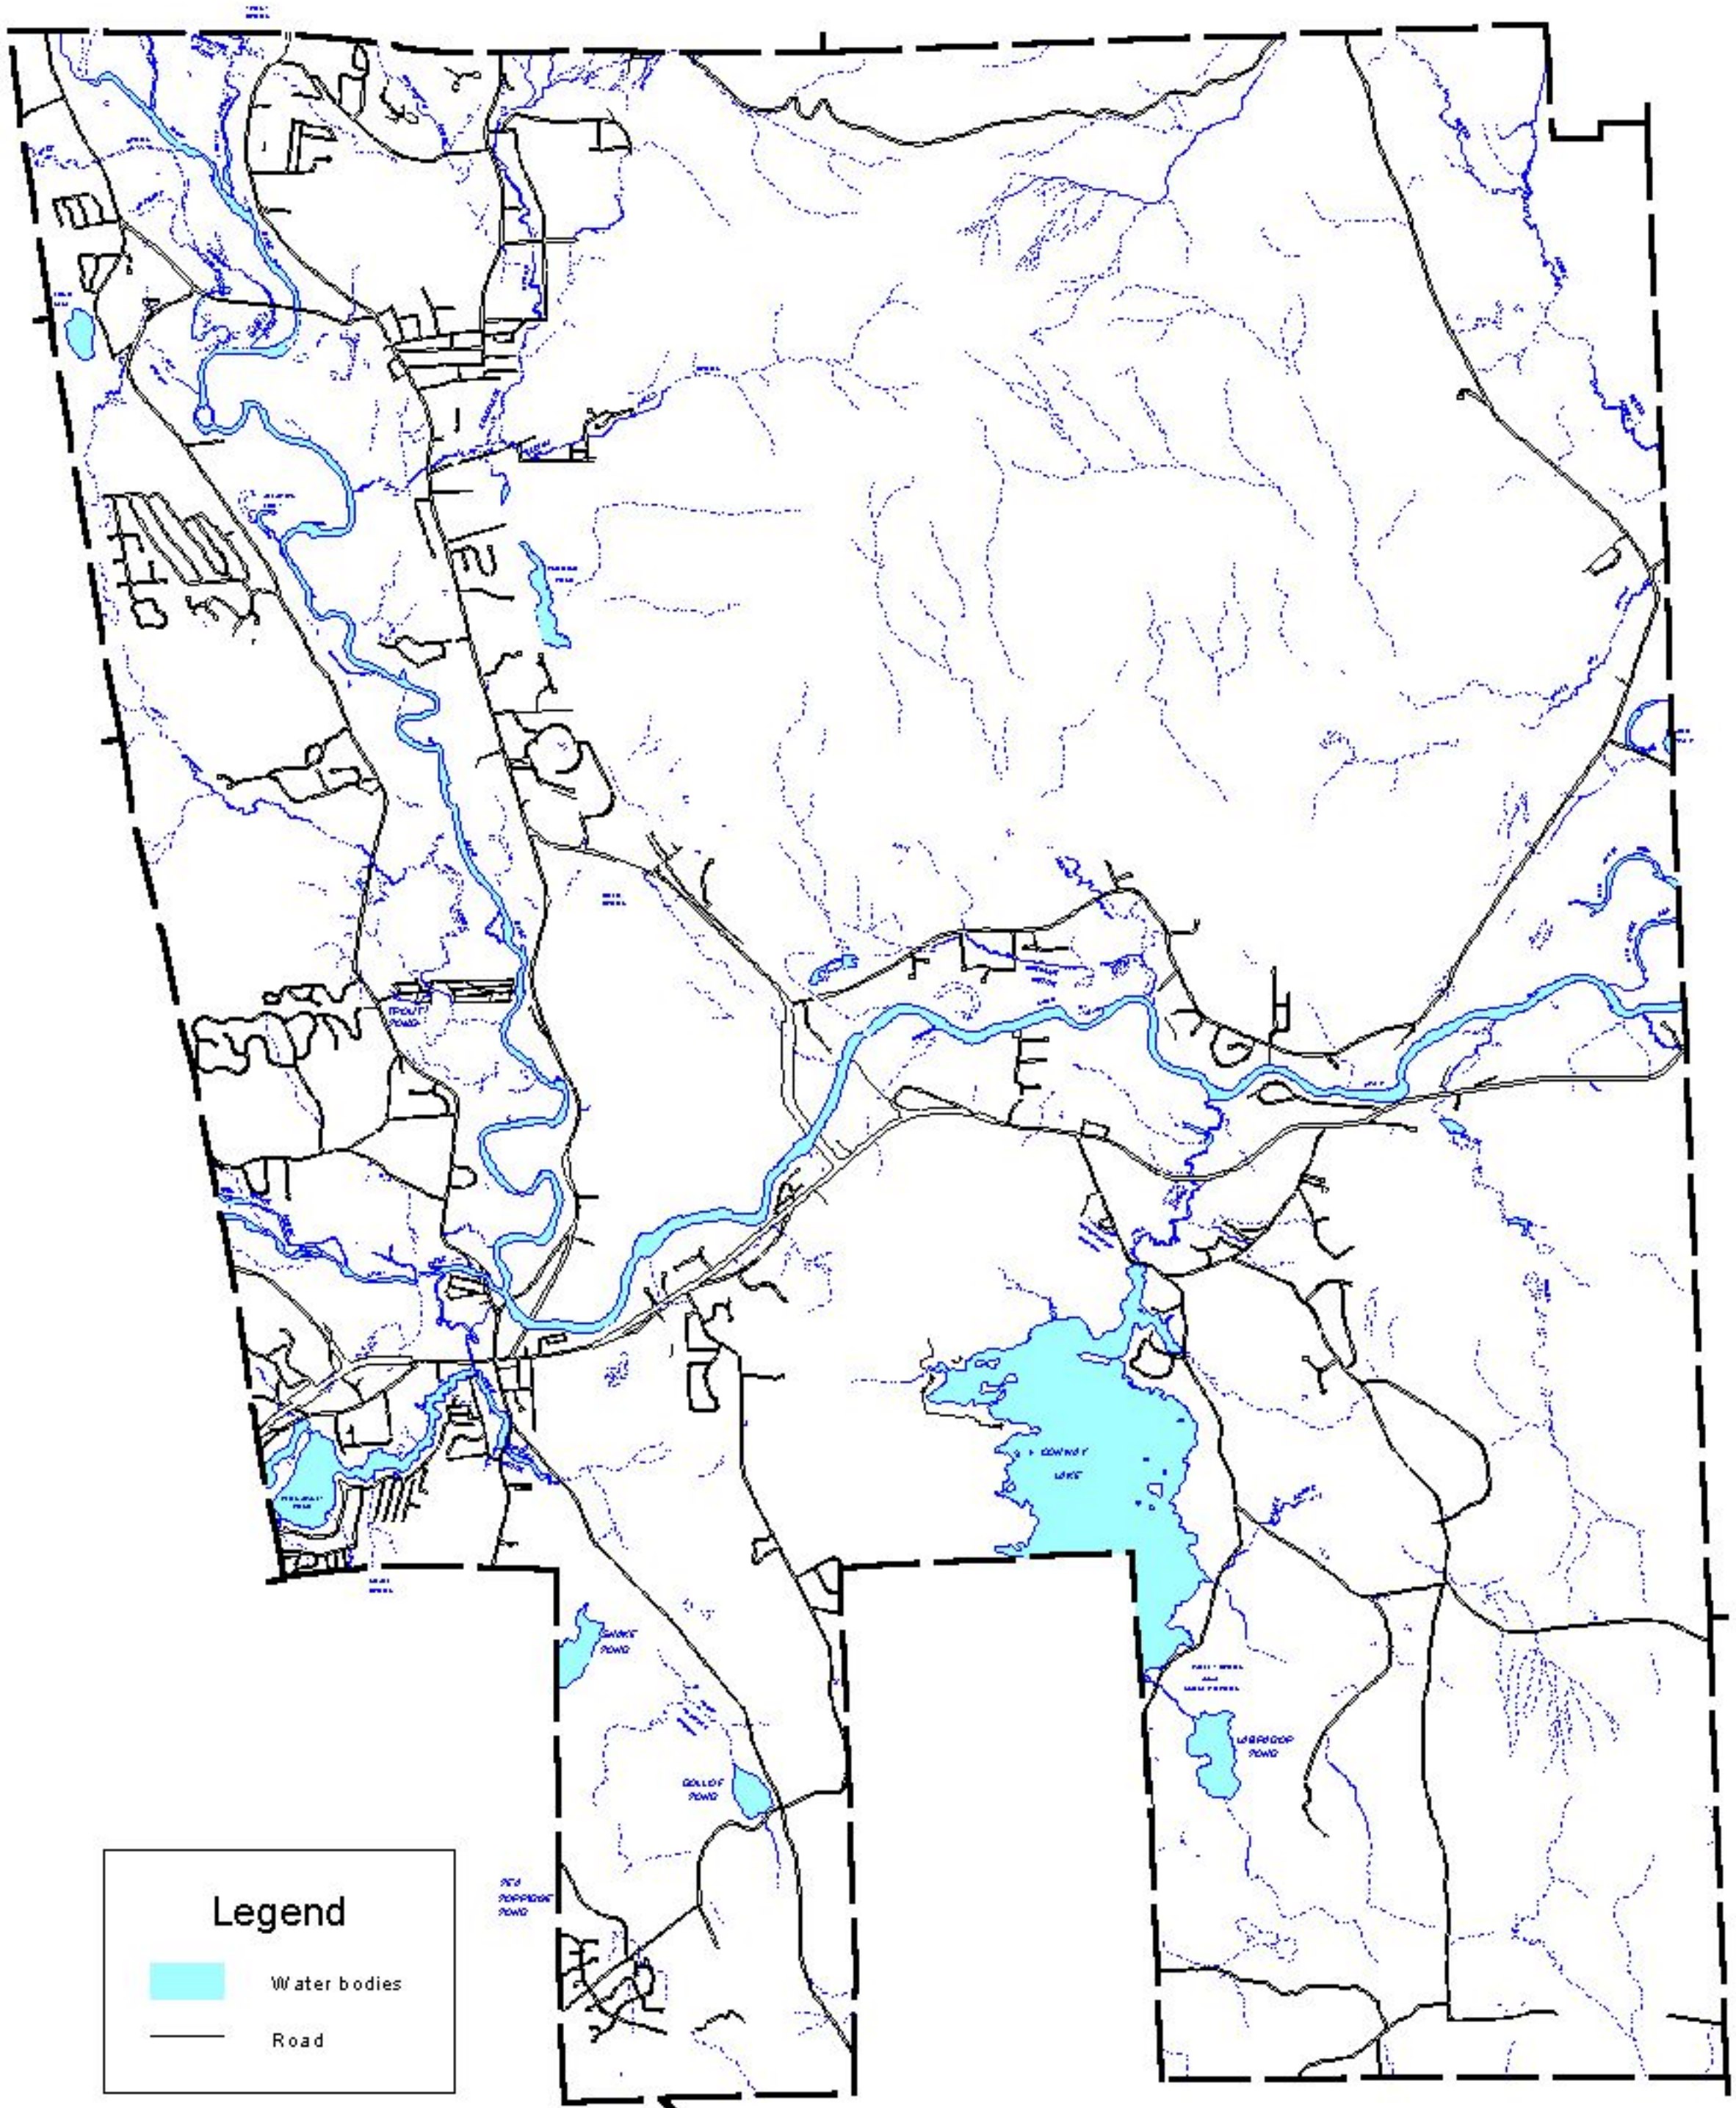

Map 5-1. Surface Water Bodies Town of Conway, New Hampshire

Legend

-  Water bodies
-  Road

Water Bodies Map prepared by RKG Associates, Inc. - March 2002.
Data Sources: Water Body data compiled by RKG Associates, Inc. and provided by the Town of Conway Planning Department - October 2001. Map subject to revision.
Map Sources: Base map provided by the Town of Conway Planning Department and updated by RKG Associates, Inc.